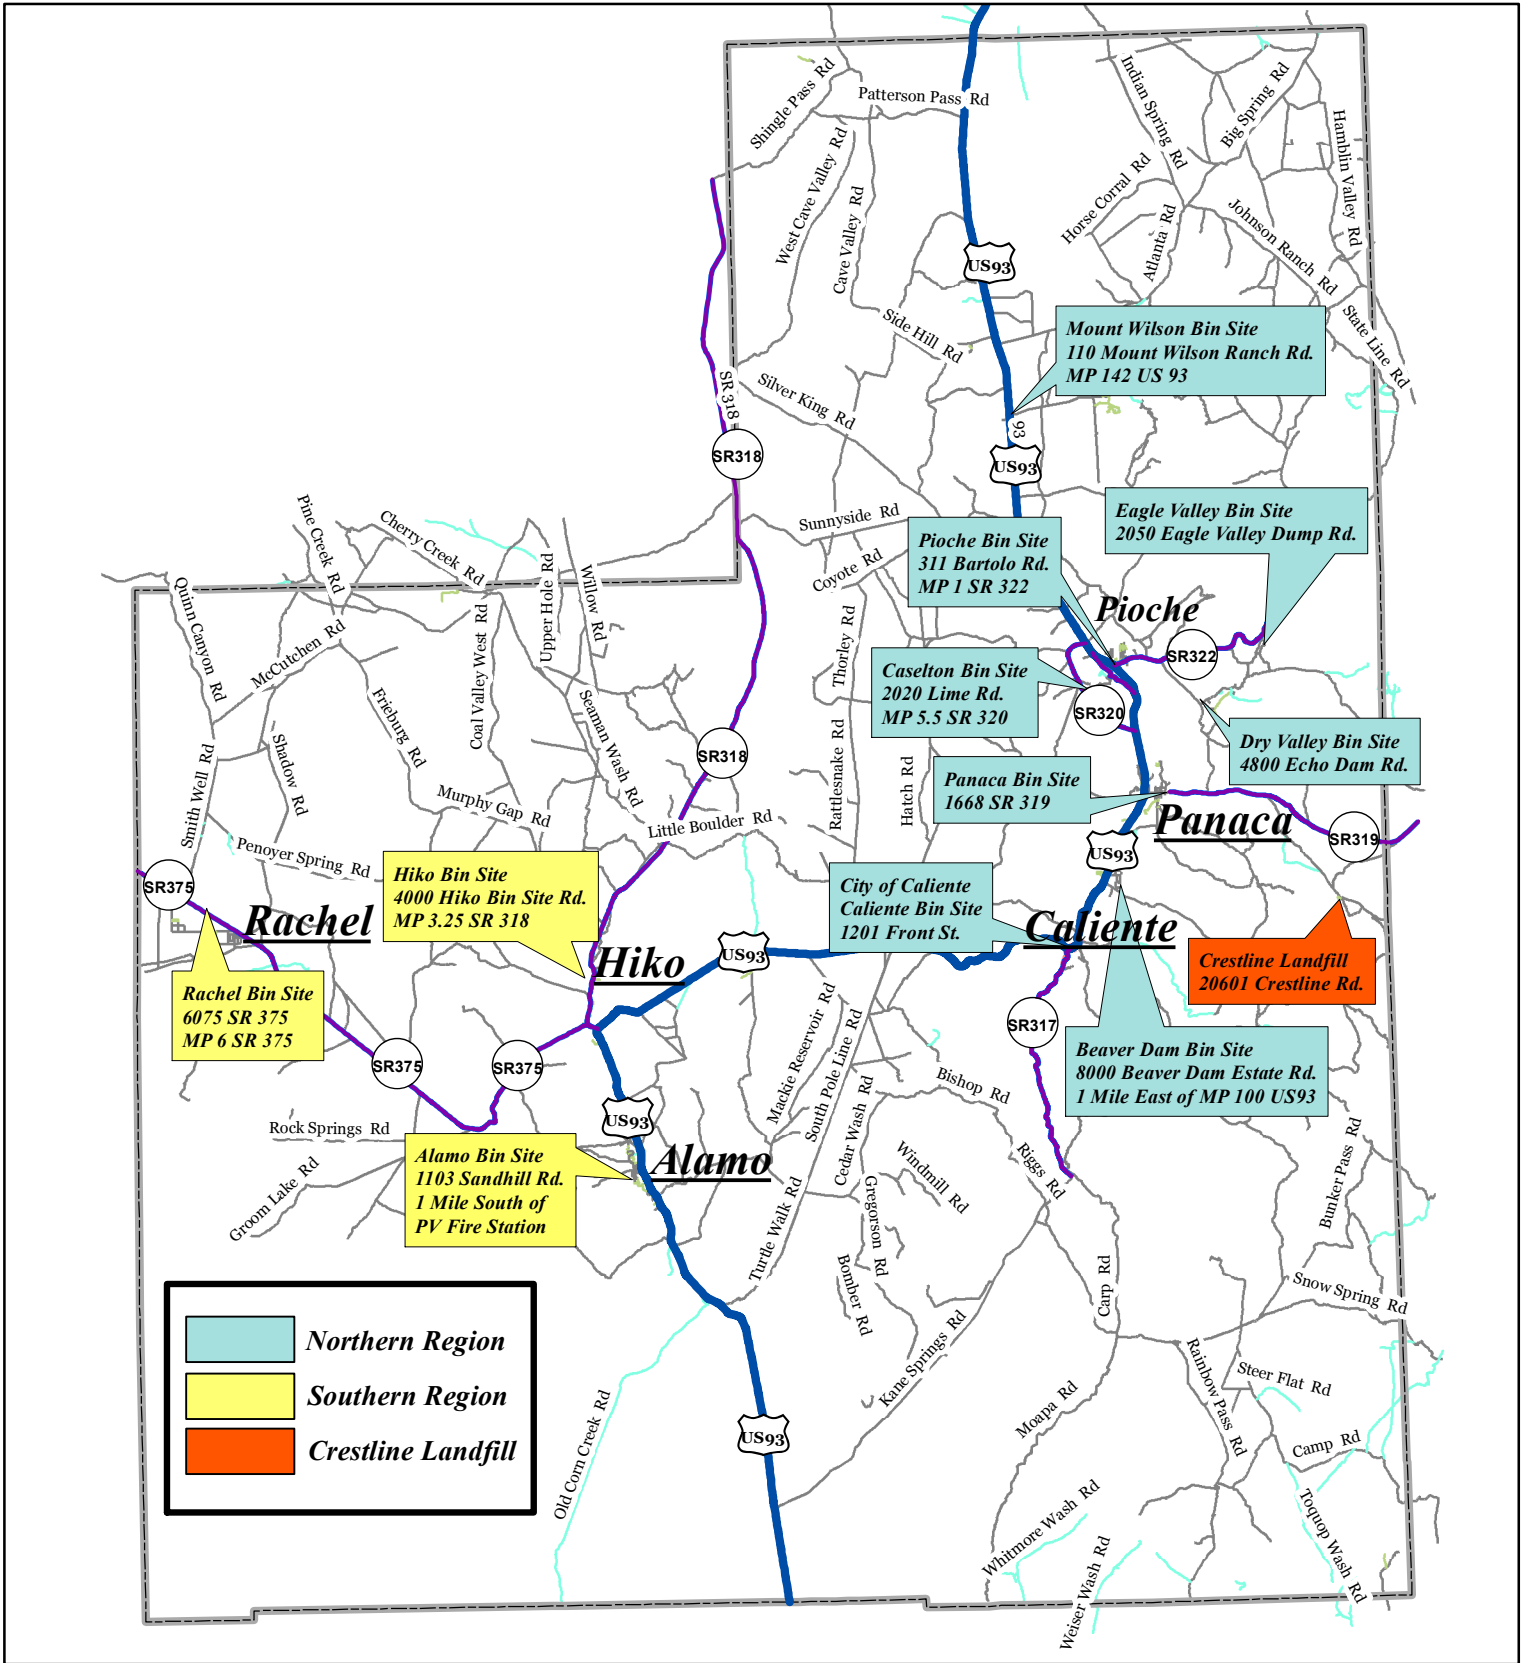

Map 1

Lincoln County Public Waste Storage Bin Facility or Bin Sites

Map Produced by Lincoln County Planning Department.